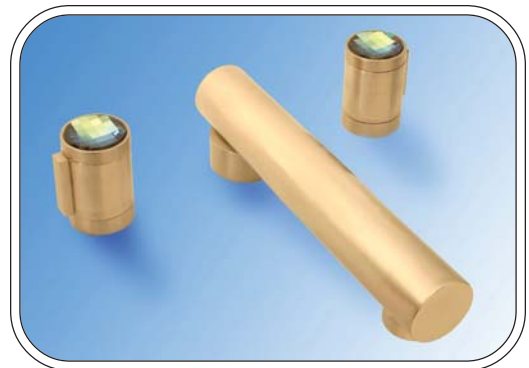

SOLID BRASS CONSTRUCTION

G459M2-1 Diamond 1/2" Thermostatic Tub / Shower Set

Also available in a variety of other bath functions and coordinated accessories.

G459L-3 Sapphire Wall Mount Lavatory Set

G4592-4 Emerald Deck Tub Set