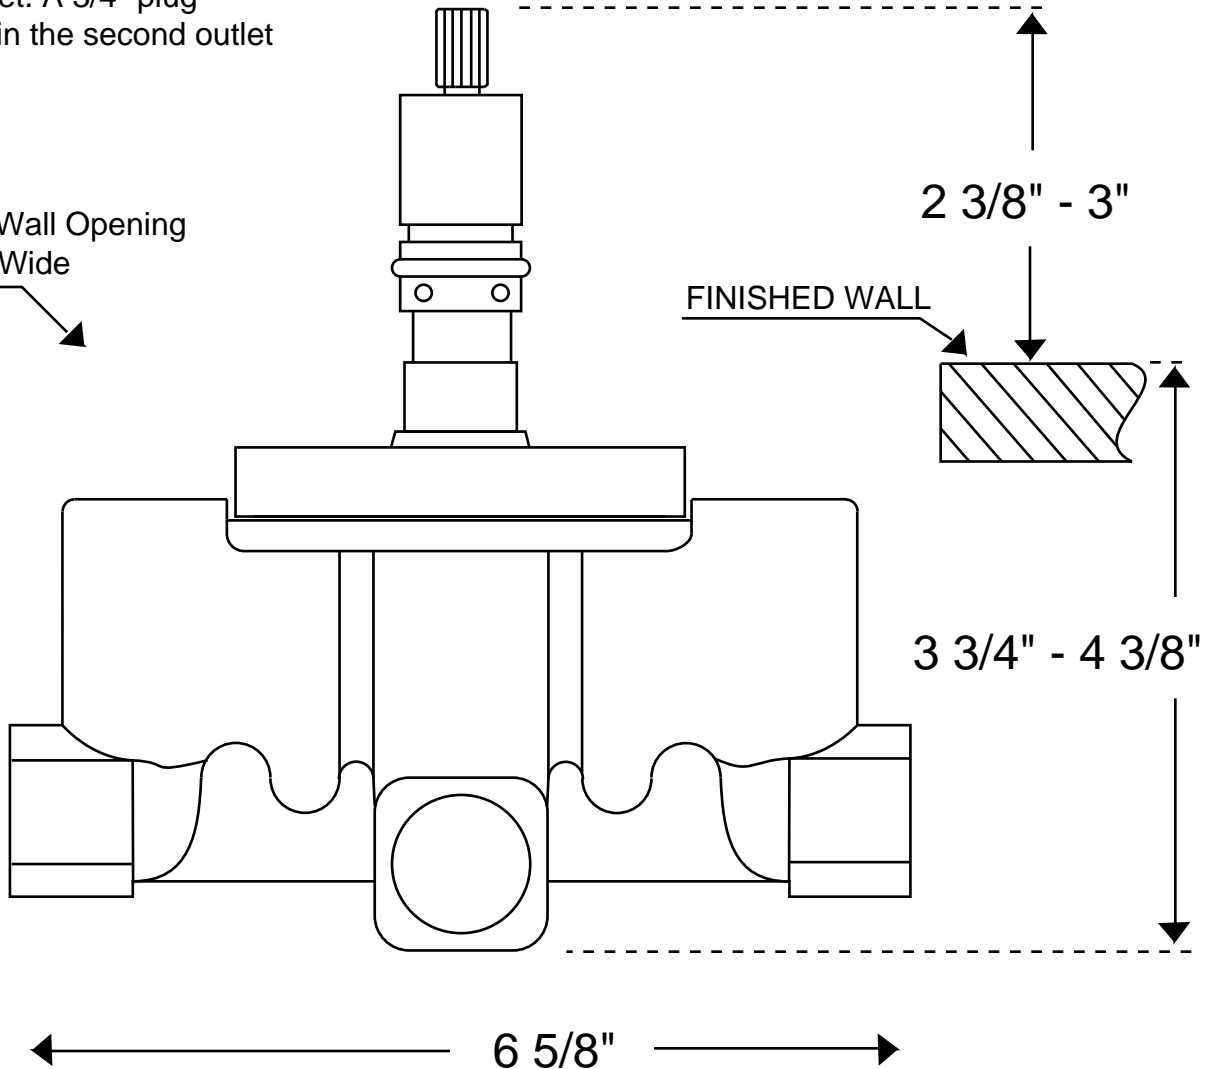

# #VBZZMTH-3/4 3/4" THERMOSTATIC VALVE ROUGH-IN DIAGRAM

(FOR USE WITH ALL HANDLE DESIGNS FROM ALL PAUL DECORATIVE PRODUCT LINES)

Note : This valve must be used with separate volume control valve(s).

Use only one outlet. A 3/4" plug must be inserted in the second outlet

Recommended Wall Opening  
 2 3/4" High x 7" Wide

**THIS VALVE HAS THE SAME ROUGH-IN DIMENSIONS AS THE #659 3/4" SHUT OFF VALVE, ALLOWING FOR A STRAIGHT RUN OF THE CONNECTING PIPE IF DESIRED.**

Part #	VBZZMTH-3/4	Date	12/03
3/4" THERMOSTATIC VALVE			
For All Handles in All Product Lines			
Drw#	Drawing not to scale		